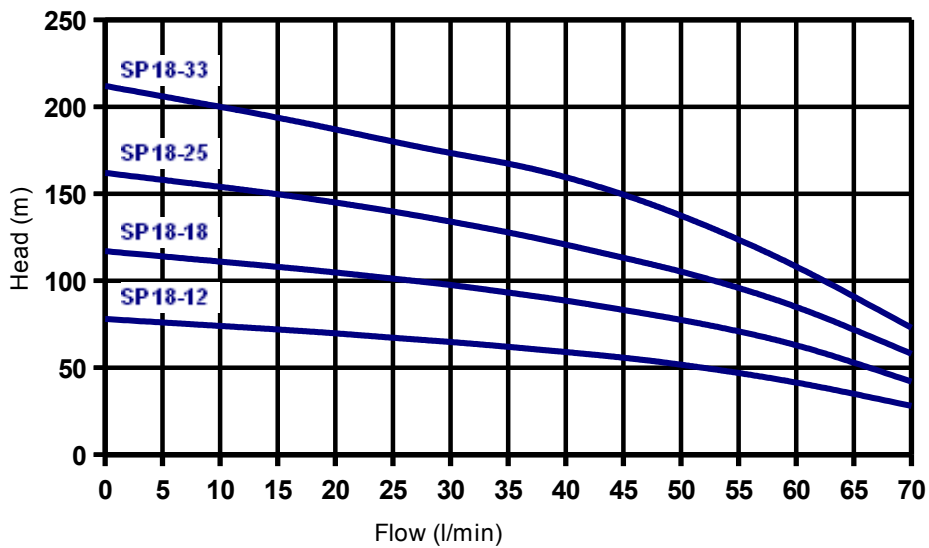

Pump Performance Curves:

SP05 Range

SP10 Range

SP18 Range

water-pump.biz, Penstar, Rhoshill, Cardigan, SA43 2TX
 Tel: 01239-841458 www.water-pump.biz info@water-pump.biz