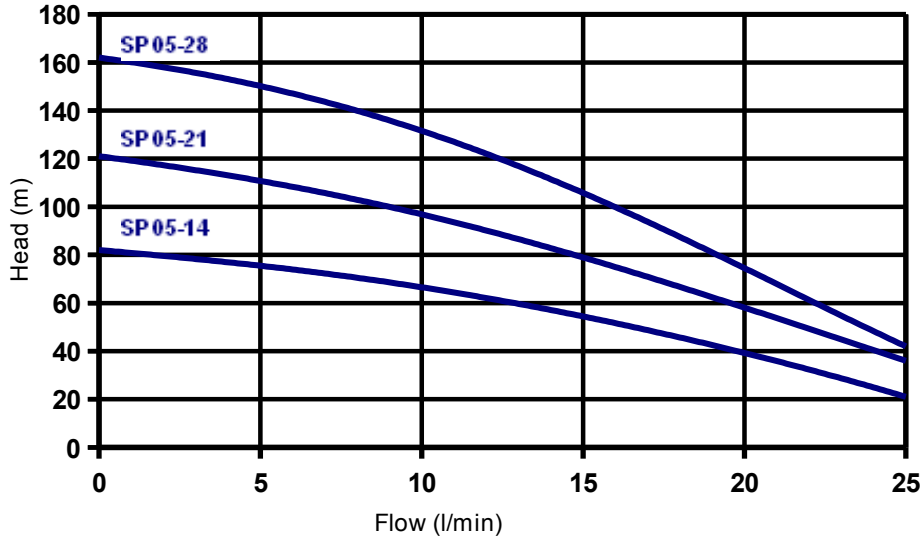

Pump Performance Curves:

SP05 Range

SP10 Range

SP18 Range

water-pump.biz, Penstar, Rhoshill, Cardigan, SA43 2TX
 Tel: 01239-841458 www.water-pump.biz info@water-pump.biz