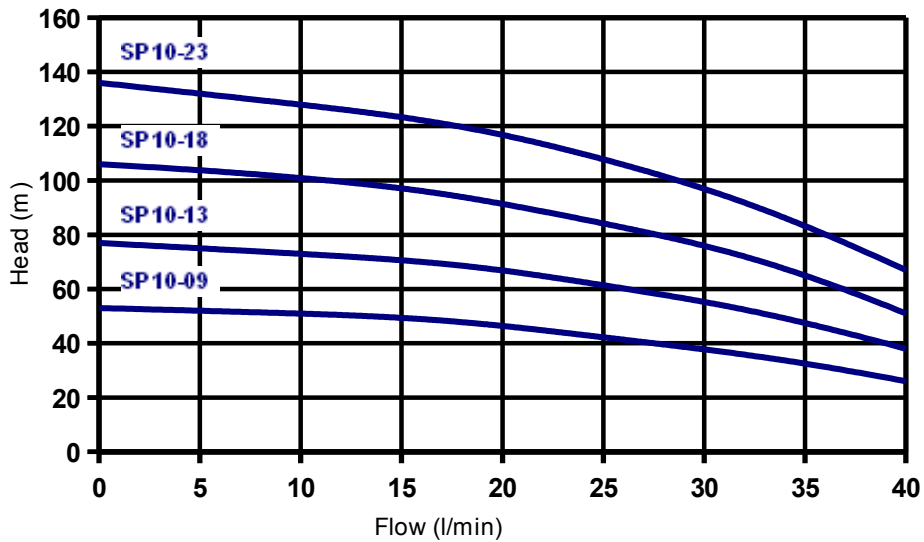

Pump Performance Curves:

SP05 Range

SP10 Range

SP18 Range

water-pump.biz, Penstar, Rhoshill, Cardigan, SA43 2TX
 Tel: 01239-841458 www.water-pump.biz info@water-pump.biz